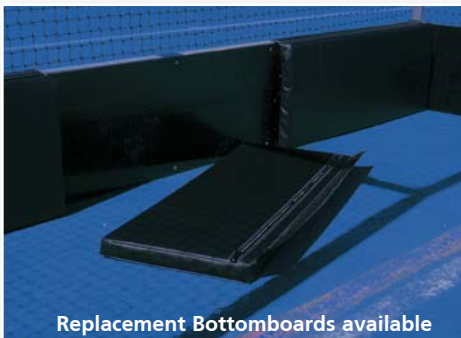

Bottomboard Cushioning System

- Eliminates wear and tear on rearboards from those repetitive driving shots
- Shock absorbing 2" polyethylene encased in 18-ounce black vinyl cover with velcro flap for quick attachment and removal
- Six 4' long interchangeable pads, which are easy to carry and store, are included

BCS (set of 6) **$795.00**